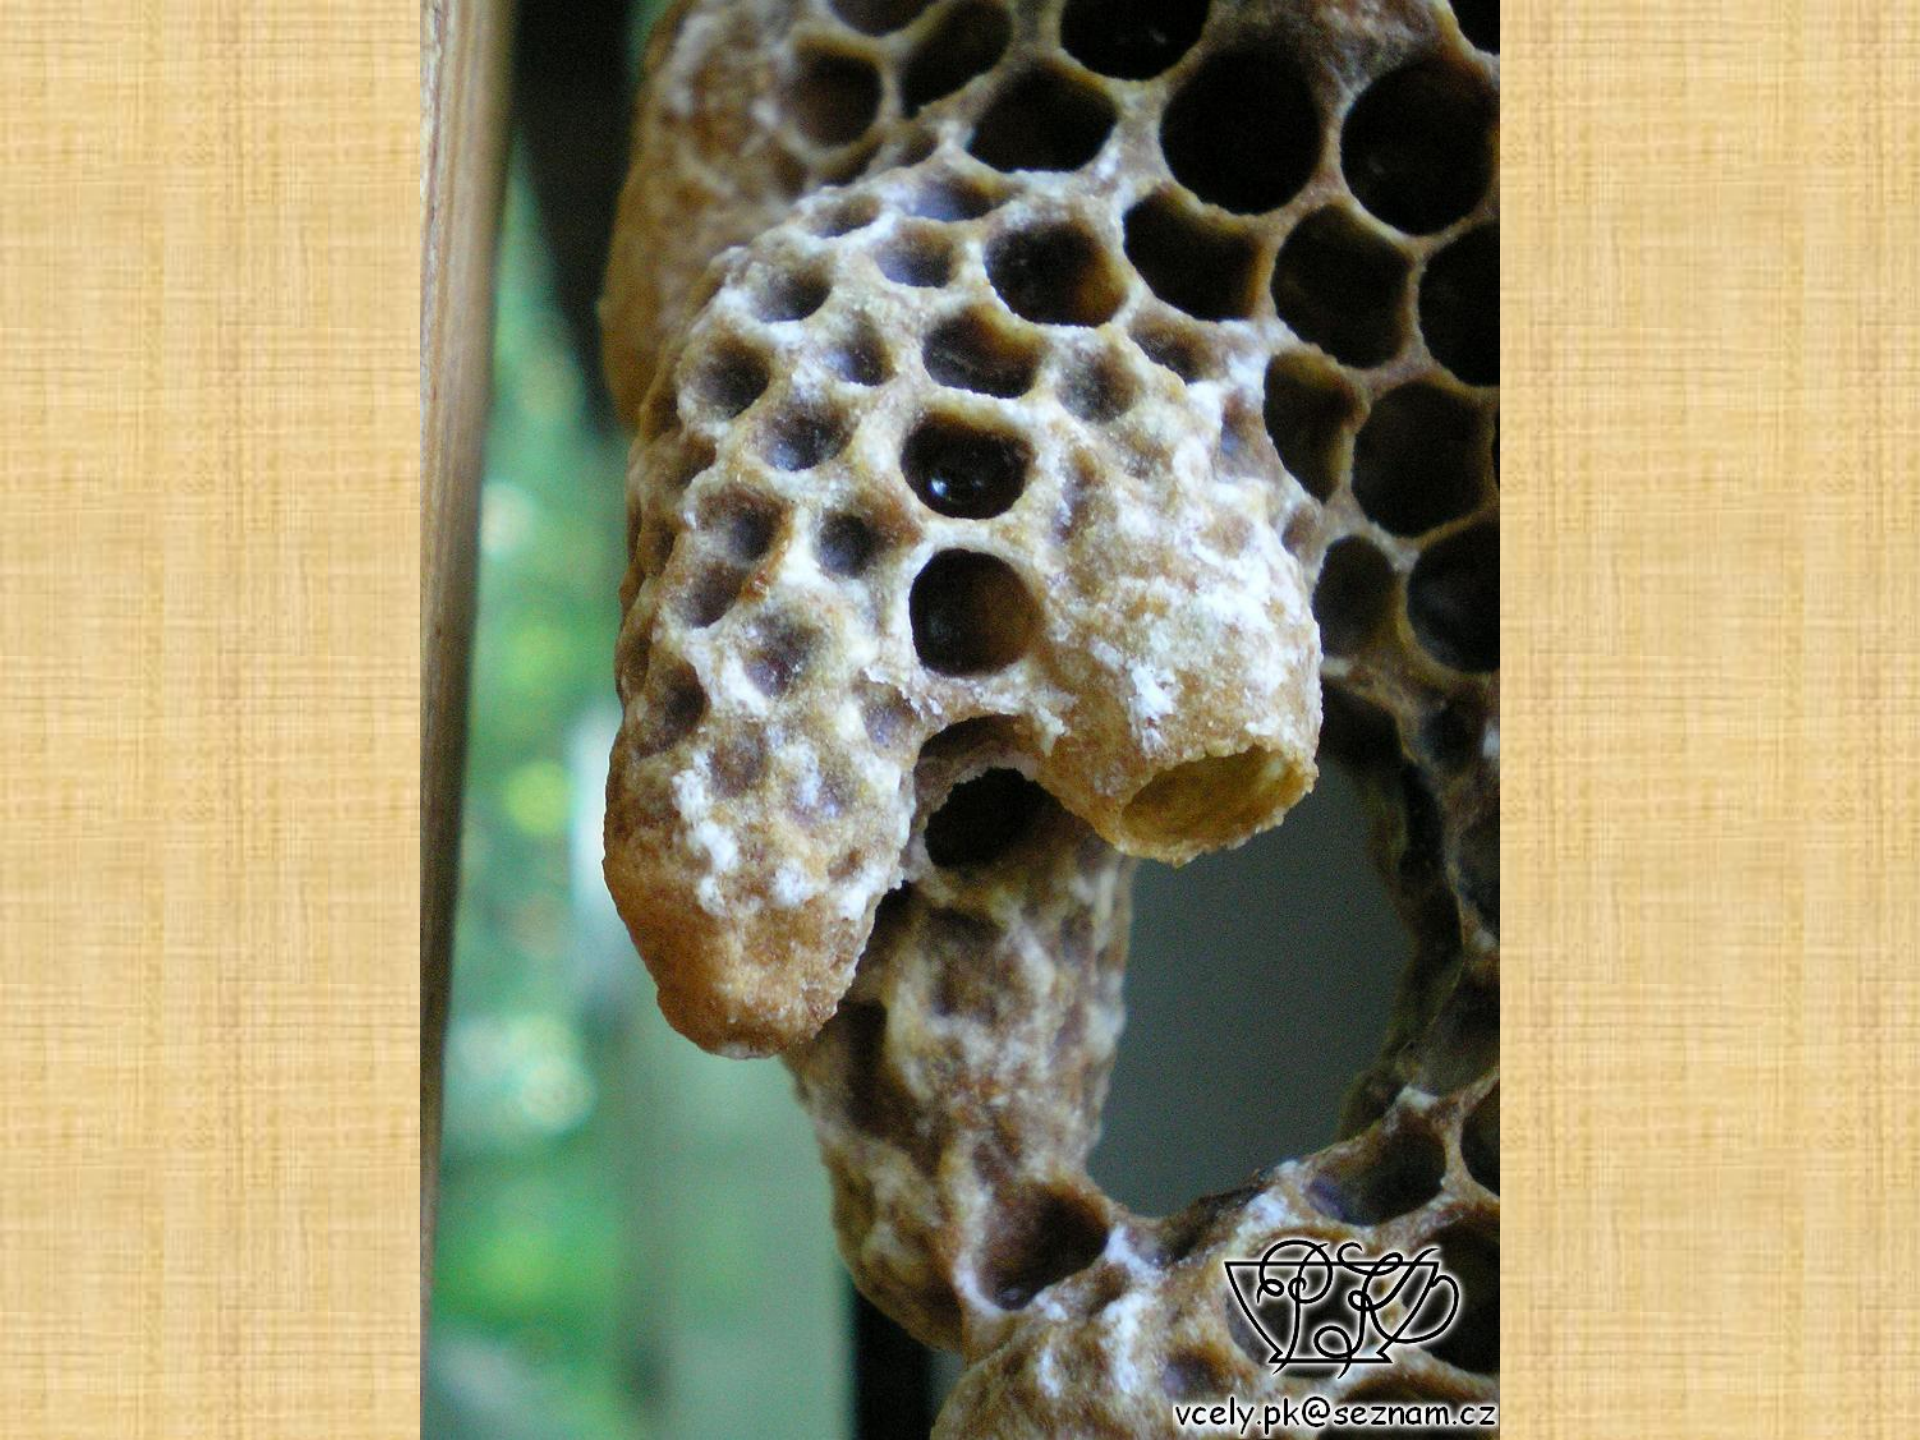

# Chov matek

- bez použití startéru
- v plástěčkových boxech
- v sekcích typu Optimal

vcely.pk@seznam.cz

A close-up photograph of a honeycomb structure, showing several hexagonal cells. One cell in the center is significantly larger and more developed than the others, containing a small, dark, oval-shaped object, likely a queen bee larva. The honeycomb is attached to a wooden frame, visible on the left and right sides. The background is a blurred green, suggesting an outdoor setting.

# Výběr plemenného materiálu:

- vajíčka
- půl až jednodenní larvičky

A wooden frame filled with thousands of bees, likely a queen bee selection tray. The bees are densely packed across the wooden slats, which are arranged in a grid pattern. The bees are mostly dark in color, with some lighter ones visible. The text "výběr chovného včelstva" is overlaid in large red letters across the center of the image.